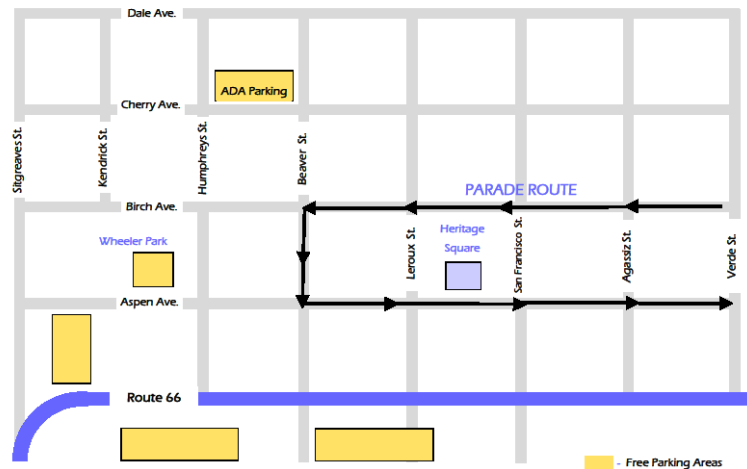

Street Closures

DOWNTOWN PARKING AND PARADE
ROUTE MAP - HOMECOMING 2013

NAU Homecoming Parade:

Saturday, October 19th

Barricades in place from 5:30am-12:30pm

Parade time: 11am-12pm

Roads Closed:

- Aspen Ave (between Humphreys and Elden)
- Birch Ave, (between Humphreys & Elden)
- Beaver St (between Rt 66 & Cherry)
- Leroux St (between Rt 66 & Cherry)
- San Francisco St (between Rt 66 & Cherry)
- Agassiz (between Rt 66 & Cherry)
- Verde (between Rt 66 & Cherry)

Southside Street Closure

Private Event

October 2nd

Barricades in place from 10:00am-10:00pm

Flagstaff CVB

Roads Closed: Mikes Pike (between Phoenix & Cottage)

Contact Information:

City of Flagstaff Recreation Services